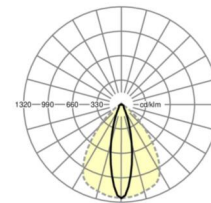

CHARACTERISTICS

Order number	19520004020
EAN number	4020863428908
Commodity code	94051190
Certification mark	IP 20, Protection class I, ENEC10 VDE, F, HACCP DIN10500/Food/IFS-application-related suitability/BRC, Indoor, CE
Impact resistance (IK rating)	IK03 (-20°C bis 35°C)
Ambient temperatur	ta -20°C to 35°C
Warranty period	5 years
State funding programs	BEG - Federal funding for efficient buildings (valid only for Germany)

ELECTRICAL ENGINEERING

Controller	Electronic driver (1 pcs.)
System output	34W
Mains voltage	230V/50Hz
Energy efficiency class/light source	B

LIGHTING TECHNOLOGY

Placement	LED, Colour rendering/Light colour CRI ≥ 80 / 4000K
Colour tolerance (MacAdam)	3SDCM
Nominal luminous flux	6343lm
LED service life	50000h L80/B10 (Tq 35°C), 70000h L80/B50 (Tq 35°C), 100000h L80/B50 (Tq 30°C)
Luminaire luminous efficiency	184lm/W
Beam angle	25° (C0) / 100° (C90)
UGR lat./long.	16.8 / 22.1

MECHANICS

Housing colour	traffic white RAL 9016
Dimensions (LxWxH/DxH)	1531mm x 55mm x 37mm
Weight (net)	1.65kg
Type of installation	Mounting rail system installation, Light structure

Dimensions

L	1531 mm	Length
B	55 mm	Width
H	37 mm	Height

DEEP-LINK

<https://www.regiolux.de/en/article/19520004020>

Reference	LED 6000lm 840
ηLB	100 %
Φ ↓/↑	98 % / 2 %
UGR lat./long.	16.8 / 22.1